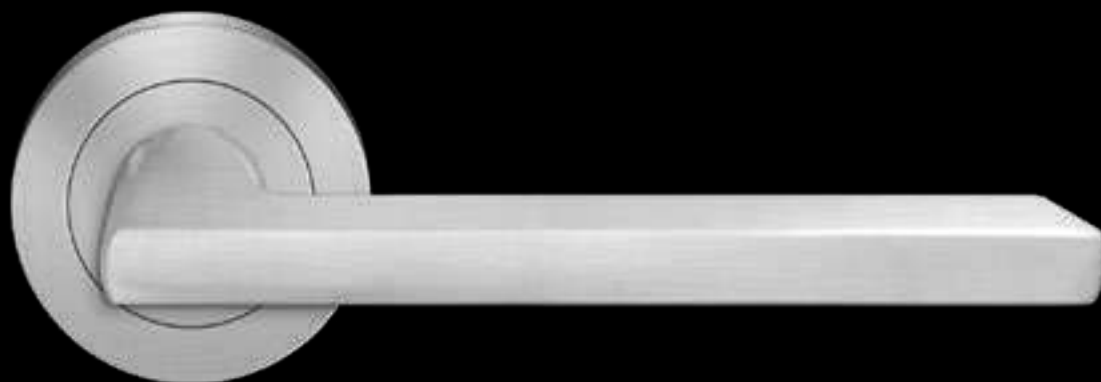

Montana ER54

Studio Karcher