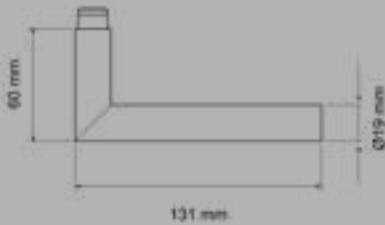

Rhodos EPL28

Studio Karcher

plan-design
by KARCHER